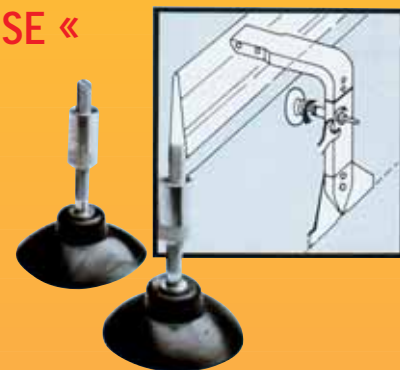

- The LUGS are adjustable in height due to the "EXTENSIONS", separately sold (see list of vehicles on the site www.fabbri.info)

» RULLO DI CARICO «

Fabbri art. no.	Person Icon	Box Icon
6801.816	Kg 6,8	1

- For a practical and quick fixing of the stairs on the luggage rack
- Galvanized and painted rust coating
- Pre-assembled for an Ultrarapid assembly and disassembly

» VENTOSE «

Fabbri art. no.	Person Icon	Box Icon
6401585	Kg 0,6	6

- Stabilizing suction cups for Lugs + Extension (raised roofs)