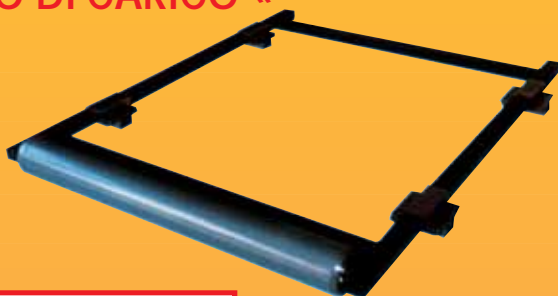

Collection » ALU CARGO «

Fabbri art. no.	A	B	Person Icon
6401.405	280	110	27
6401.408	280	130	27,8
6401.411	280	145	28,8
6401.414	280	160	30,5
6401.417	340	110	32
6401.420	340	130	32,8
6401.423	340	145	33,5
6401.426	340	160	34,2
6401.429	380	130	36
6401.432	380	145	36,8
6401.435	380	160	38

- Aluminium luggage rack grid with JUNCTION and strong internally and externally galvanized crossbars, black painted.
- The crossbars can be easily adjusted due to the particular aluminium edge of the grid.

» ATTACCO « » EXTENSION «

Fabbri art. no.	Person Icon	Box Icon
6401533	•	4

Fabbri art. no.	Extension Diagram	Person Icon	Weight	Box Icon
6401620	24/26	•	Kg 1,3	6
6401623	32/34	•	Kg 2,1	6
6401626	42/44	•	Kg 3,0	6
6401629	49/51	•	Kg 3,8	6
6401632	58/60	•	Kg 4,7	6

- The LUGS are adjustable in height due to the "EXTENSIONS", separately sold (see list of vehicles on the site www.fabbri.info)

» RULLO DI CARICO «

Fabbri art. no.	Person Icon	Box Icon
6801.816	Kg 6,8	1