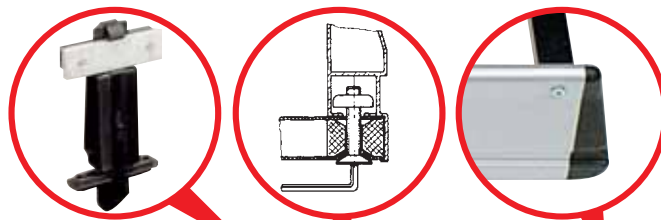

Collection » ALU CARGO «

Fabbri art. no.	A	B	Person Icon
6401.405	280	110	27
6401.408	280	130	27,8
6401.411	280	145	28,8
6401.414	280	160	30,5
6401.417	340	110	32
6401.420	340	130	32,8
6401.423	340	145	33,5
6401.426	340	160	34,2
6401.429	380	130	36
6401.432	380	145	36,8
6401.435	380	160	38

- Aluminium luggage rack grid with JUNCTION and strong internally and externally galvanized crossbars, black painted.
- The crossbars can be easily adjusted due to the particular aluminium edge of the grid.