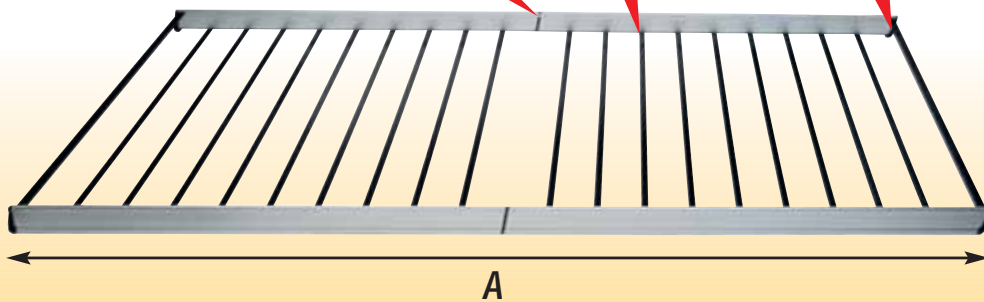

Collection » ALU CARGO «

Fabbri art. no.	A	B	Person Icon
6401.405	280	110	27
6401.408	280	130	27,8
6401.411	280	145	28,8
6401.414	280	160	30,5
6401.417	340	110	32
6401.420	340	130	32,8
6401.423	340	145	33,5
6401.426	340	160	34,2
6401.429	380	130	36
6401.432	380	145	36,8
6401.435	380	160	38

- Aluminium luggage rack grid with JUNCTION and strong internally and externally galvanized crossbars, black painted.
- The crossbars can be easily adjusted due to the particular aluminium edge of the grid.

- The LUGS are adjustable in height due to the "EXTENSIONS", separately sold (see list of vehicles on the site www.fabbri.info)

» RULLO DI CARICO «

Fabbri art. no.	Person Icon	Box Icon
6801.816	Kg 6,8	1