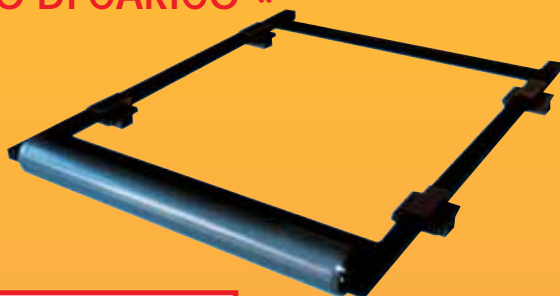

Collection » ALU CARGO «

Fabbri art. no.	A	B	
6401.444	140	110	14
6401.447	140	130	15
6401.450	170	110	16
6401.453	170	130	16,5
6401.456	170	145	17
6401.459	190	110	18
6401.462	190	130	19
6401.465	190	145	20
6401.468	240	145	22

- Aluminium luggage rack grid with strong internally and externally galvanized crossbars, black painted.
- The crossbars can be easily adjusted due to the particular aluminium edge of the grid.

» ATTACCO « » EXTENSION «

Fabbri art. no.		
6401534	•	4

Fabbri art. no.				
6401600	24/26	•	Kg 1,0	6
6401603	32/34	•	Kg 1,6	6
6401606	42/44	•	Kg 2,3	6
6401609	49/51	•	Kg 2,9	6
6401612	58/60	•	Kg 3,6	6

- The LUGS are adjustable in height due to the "EXTENSIONS", separately sold (see list of vehicles on the site www.fabbri.info)

» RULLO DI CARICO «

Fabbri art. no.		
6801.816	Kg 6,8	1

- For a practical and quick fixing of the stairs on the luggage rack
- Galvanized and painted rust coating
- Pre-assembled for an Ultrarapid assembly and disassembly