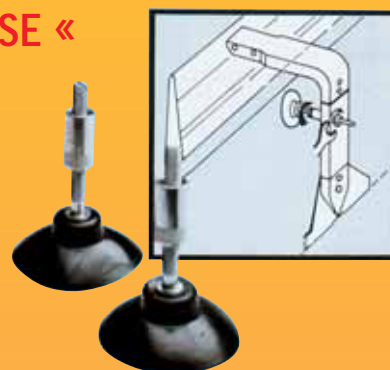

» VENTOSE «

Fabbri art. no.		
6401585	Kg 0,6	6

- Stabilizing suction cups for Lugs + Extension (raised roofs)