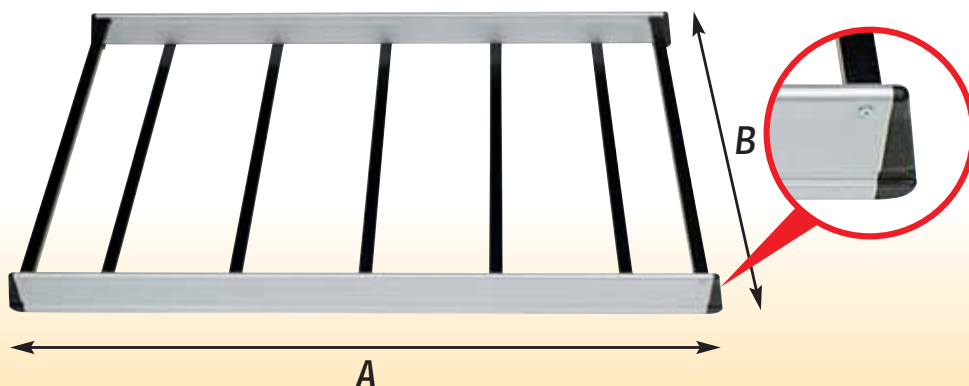

Collection » ALU CARGO «

Fabbri art. no.	A	B	
6401.444	140	110	14
6401.447	140	130	15
6401.450	170	110	16
6401.453	170	130	16,5
6401.456	170	145	17
6401.459	190	110	18
6401.462	190	130	19
6401.465	190	145	20
6401.468	240	145	22

- Aluminium luggage rack grid with strong internally and externally galvanized crossbars, black painted.
- The crossbars can be easily adjusted due to the particular aluminium edge of the grid.

» ATTACCO « » EXTENSION «

Fabbri art. no.		
6401534	•	4

Fabbri art. no.				
6401600	24/26	•	Kg 1,0	6
6401603	32/34	•	Kg 1,6	6
6401606	42/44	•	Kg 2,3	6
6401609	49/51	•	Kg 2,9	6
6401612	58/60	•	Kg 3,6	6

- The LUGS are adjustable in height due to the "EXTENSIONS", separately sold (see list of vehicles on the site www.fabbri.info)

» RULLO DI CARICO «

Fabbri art. no.		
6801.816	Kg 6,8	1

- For a practical and quick fixing of the stairs on the luggage rack
- Galvanized and painted rust coating
- Pre-assembled for an Ultrarapid assembly and disassembly